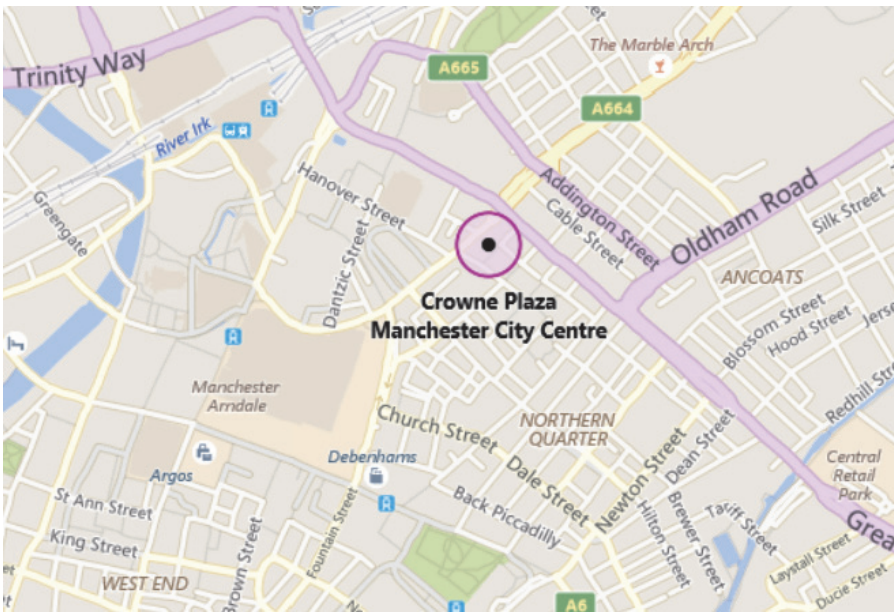

Tutorial Venue Map

Crowne Plaza Manchester City Centre

70 Shudehill

Manchester

M4 4AF

Tel: 0161 8288600

The Actuarial Education Company

On behalf of **Institute and Faculty of Actuaries**